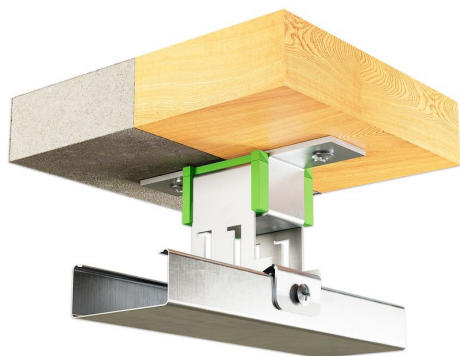

Anti vibration  
mounts

## EP 700 SUPER + SYLOMER®

**AMC**  
MECANOCAUCHO  
NOISE AND  
VIBRATION  
SOLUTIONS

The EP 700 Super + Sylomer® type anti-vibration mounts have a direct fixing. This allows a simple and quick installation without the use of threaded rods.

The EP 700 + Sylomer® is particularly suitable for wooden ceilings, it is usually fixed to the ceiling with two screws.

 AMC MECANOCAUCHO  
Industrialdea Zona A - Pab. 35.  
Asteasu E-20159, Gipuzkoa  
Spain

	Type	SUMMARY	Weight (kg)	Max. Load (kg)	Code
	EP 700 Super + Sylomer 30	They are secured by two "predrilled" and bent pins to facilitate their installation. This principle can be used to make a wide range of variants. Contact us if you require a product more adapted to your building technique.	0,28	30	23745
	EP 700 Super + Sylomer 75	They are secured by two "predrilled" and bent pins to facilitate their installation. This principle can be used to make a wide range of variants. Contact us if you require a product more adapted to your building technique.	0,28	75	23746